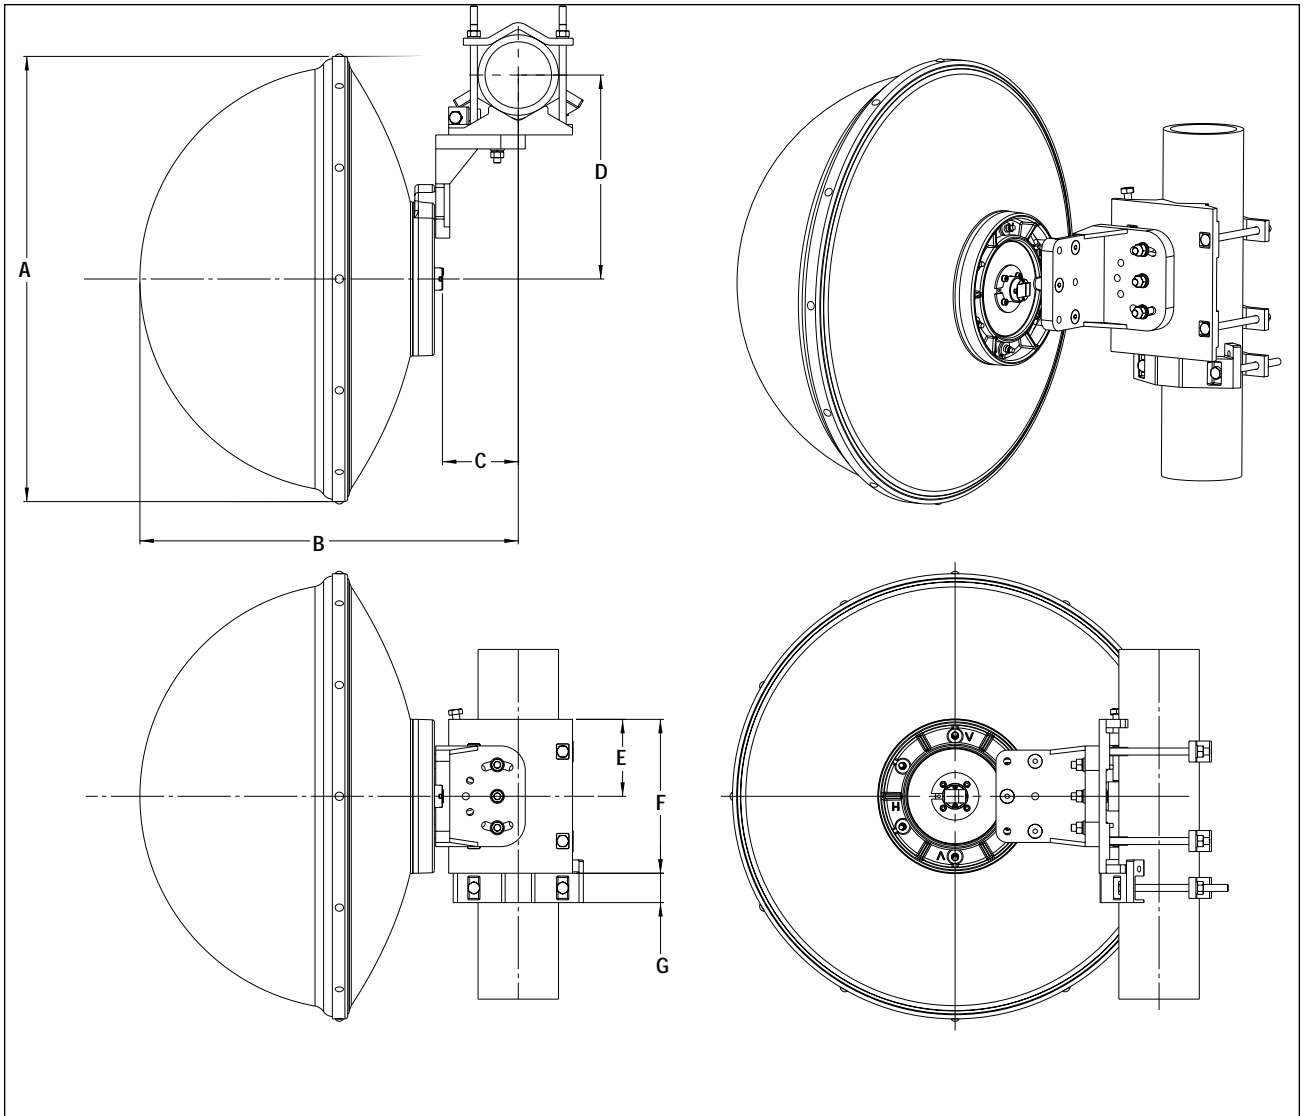

## 2 ft Standard Antenna

### Dimensions in Inches (mm)

Antenna Size, ft (m)	A	B	C	D	E	F	G
2 (0.6)	25.0 (637)	21.0 (541)	4.3 (108)	11.5 (292)	4.3 (110)	8.7 (220)	1.6 (42)